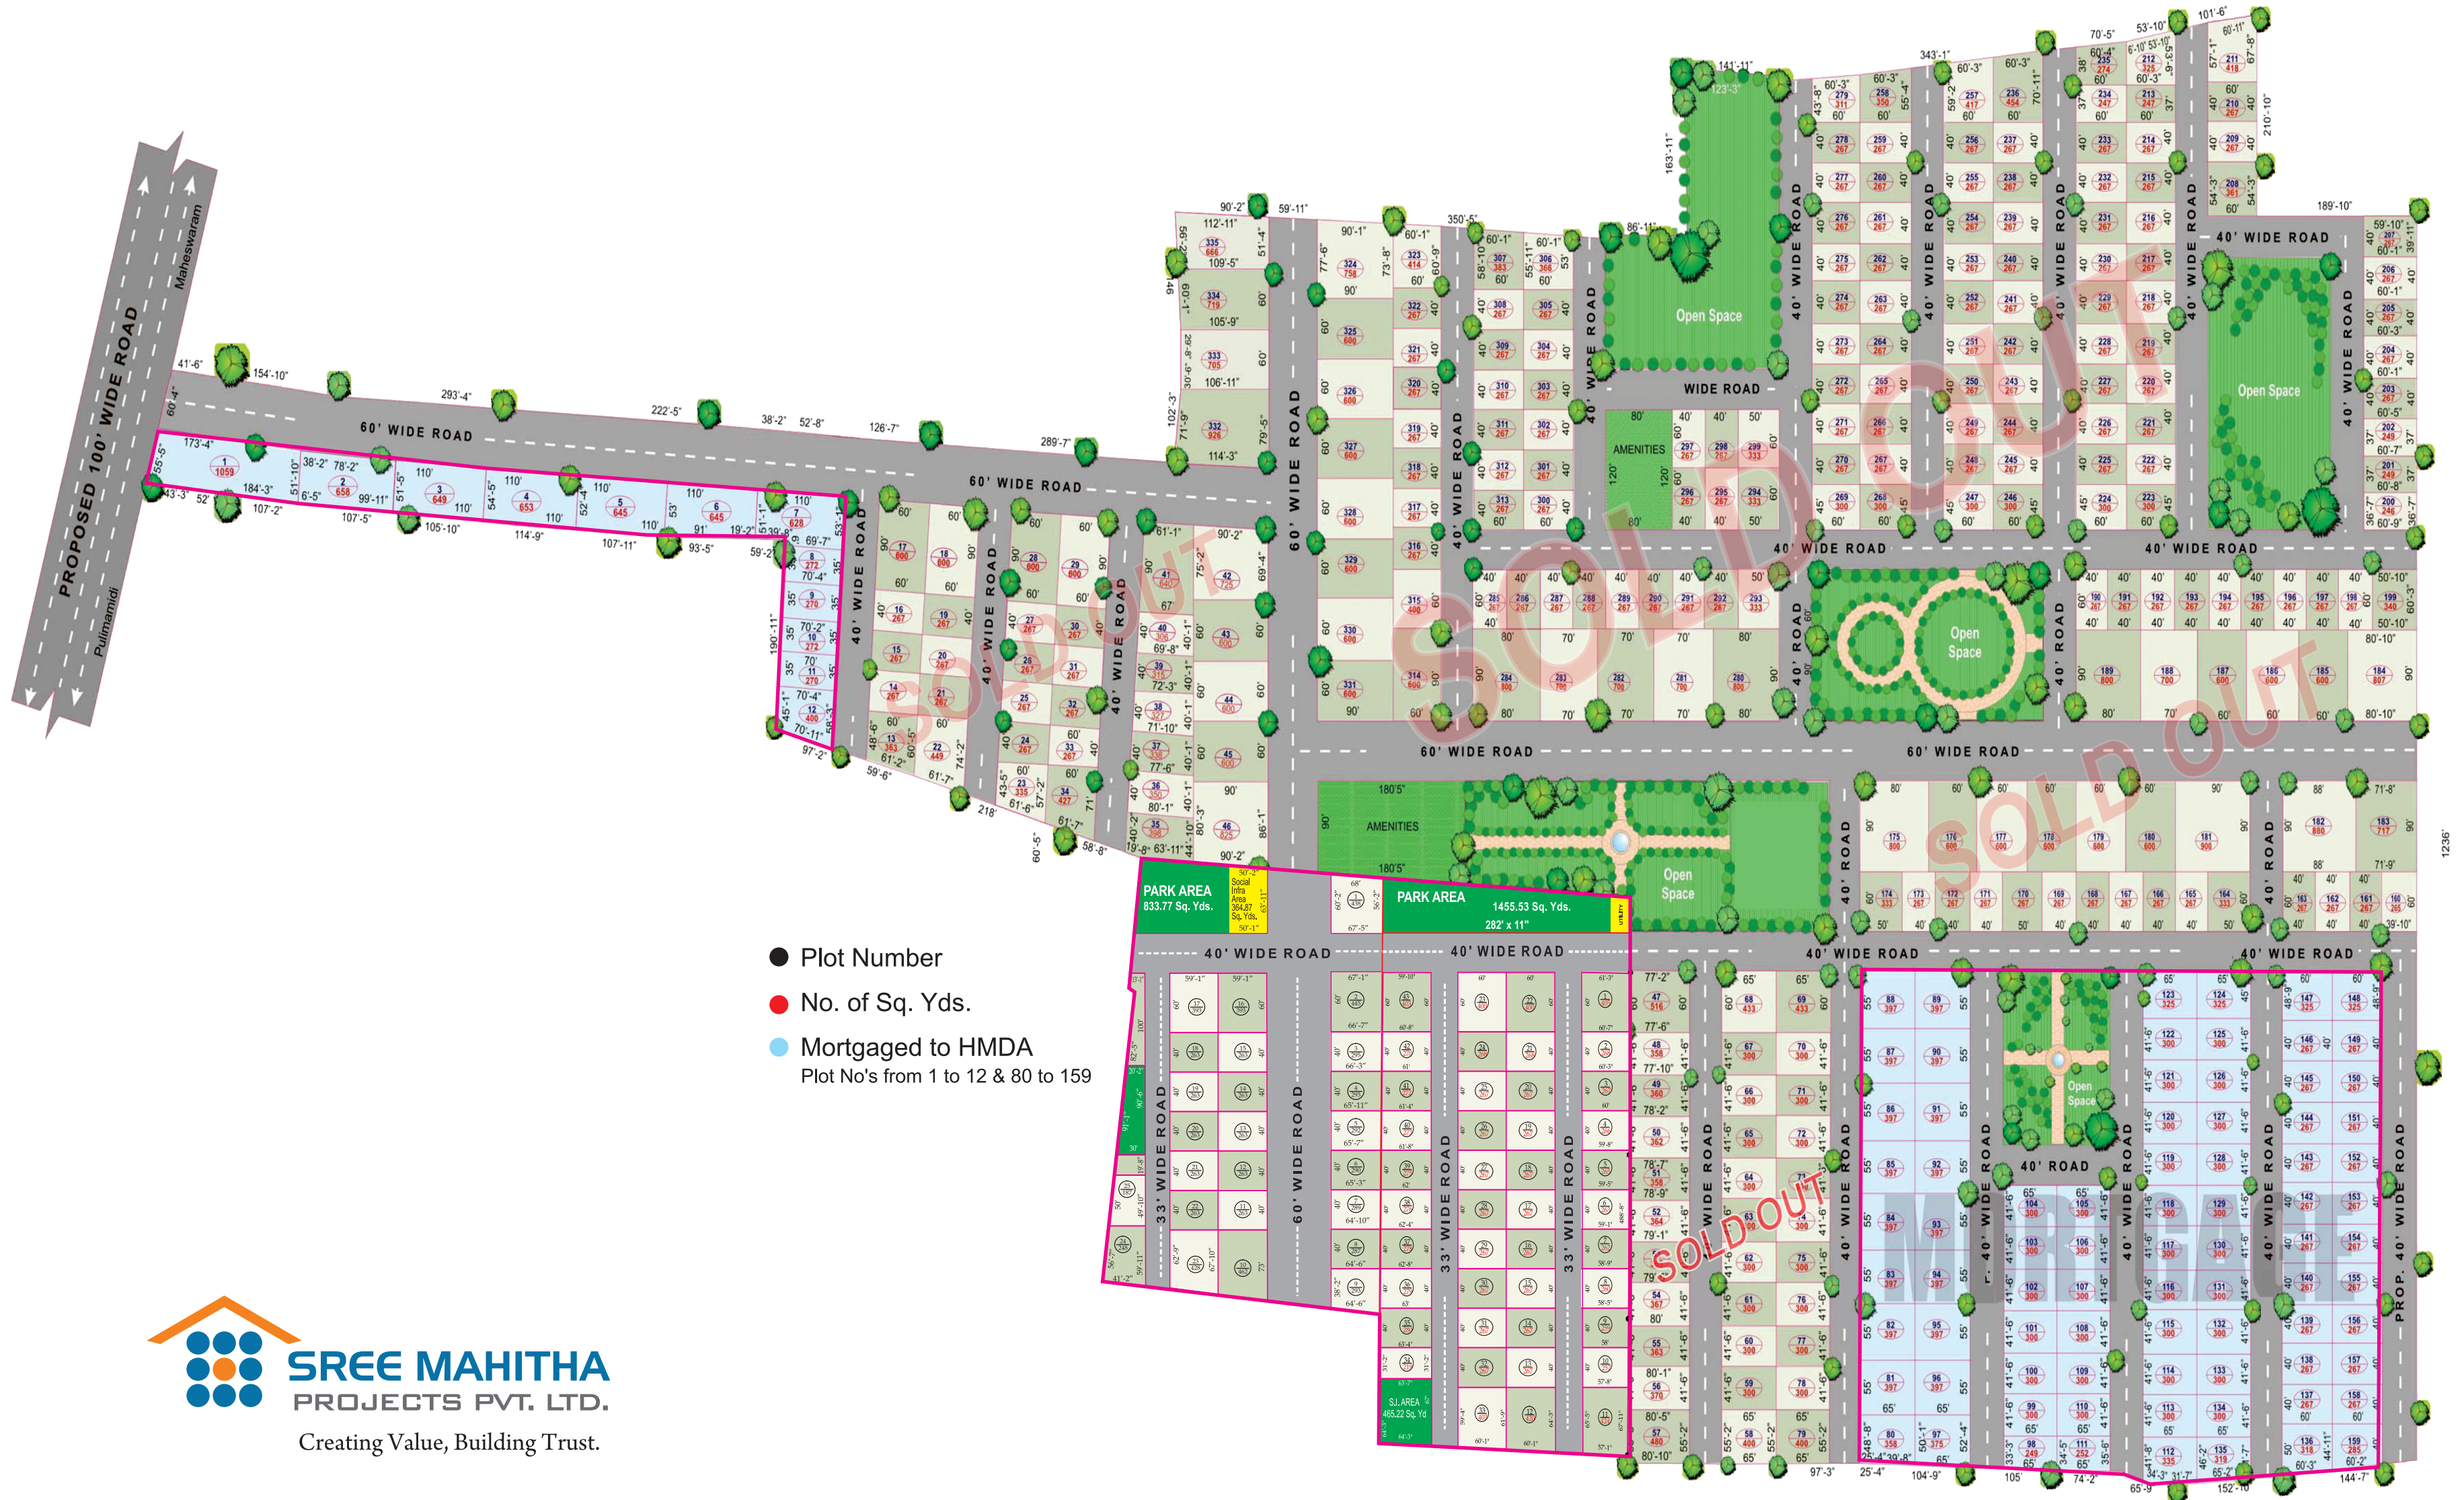

LAYOUT PLAN BEARING SY. NO : 227 OF
MAHESWARAM VILLAGE & MANDAL,
RANGAREDDY (DISTRICT)

- Plot Number
- No. of Sq. Yds.
- Mortgaged to HMDA
Plot No's from 1 to 12 & 80 to 159